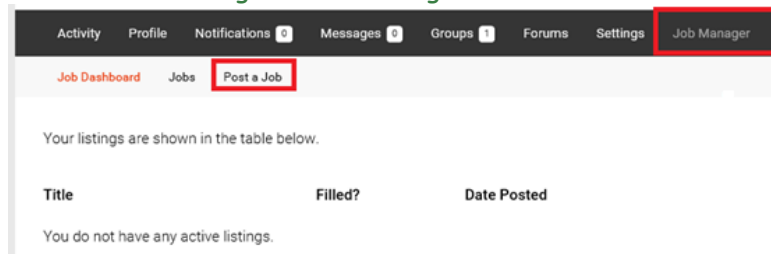

Member Website Instructions

Member Access Only (Update 123SignUp, Order Badge, Member Directory)

Post a Job

After you log in, click Profile (Job Manager) under your name:

Then go to Job Manager > Post a Job